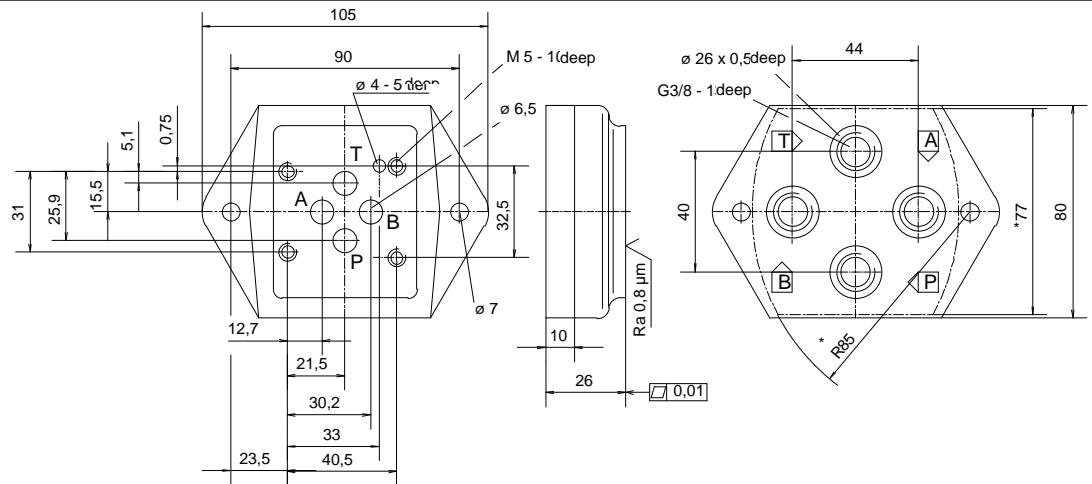

ORDER INFORMATION:

Connecting plate G 1/4
Weight: 1.8 kg

Order No.: 44-060-10021
Material: GG 25

ORDER INFORMATION:

Connecting plate G 3/8
Weight: 1.8 kg

Order No.: 44-060-10022
Material: GG 25

ORDER INFORMATION:

Connecting plate G 1/2
Weight: 1.6 kg

Order No.: 44-060-00023
Material: St

* Front panel detail