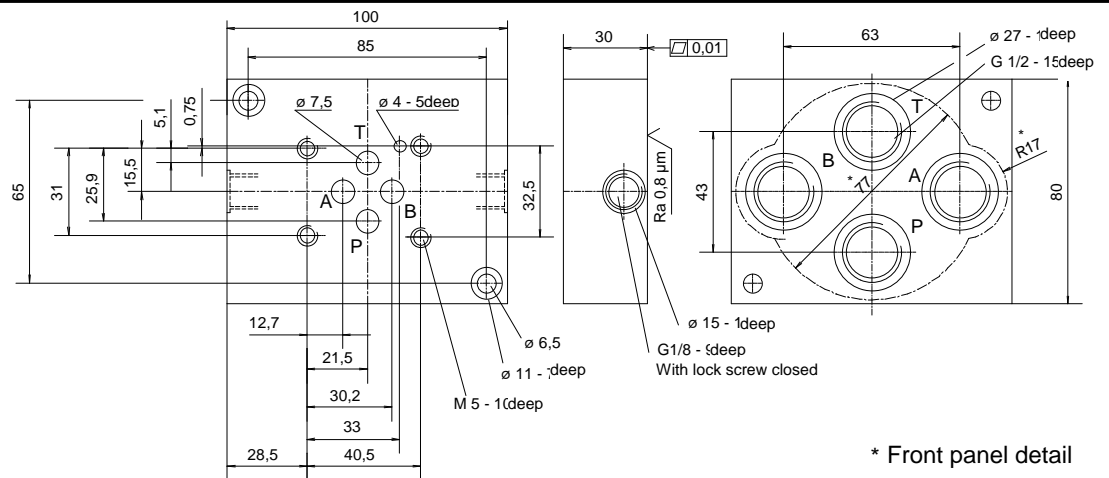

ORDER INFORMATION:

Connecting plate G 1/4
Weight: 1.8 kg

Order No.: 44-060-10021
Material: GG 25

ORDER INFORMATION:

Connecting plate G 3/8
Weight: 1.8 kg

Order No.: 44-060-10022
Material: GG 25

ORDER INFORMATION:

Connecting plate G 1/2
Weight: 1.6 kg

Order No.: 44-060-00023
Material: St

* Front panel detail