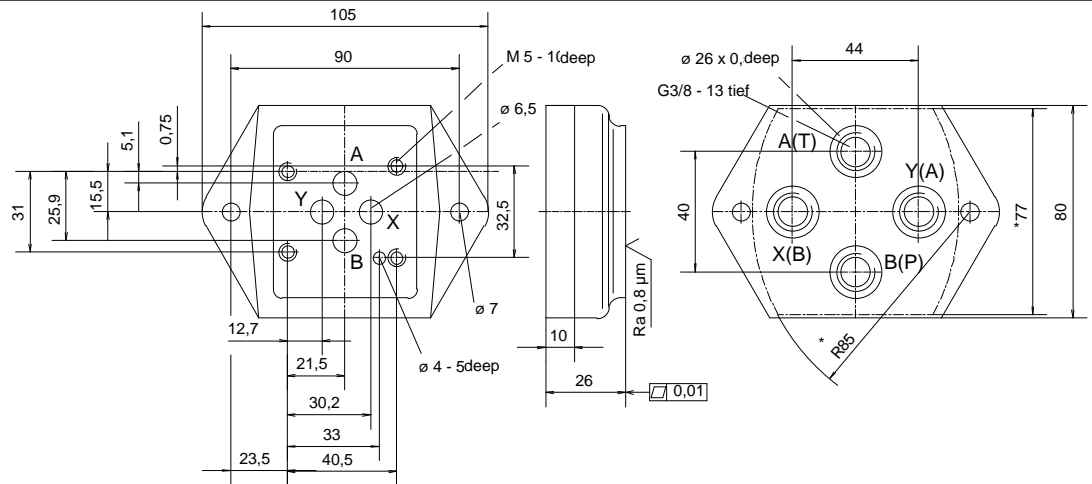

ORDER INFORMATION:

Connecting plate G 1/4
Weight: 1.8 kg

Order No.: 44-603-10021
Material: GG 25

ORDER INFORMATION:

Connecting plate G 3/8
Weight: 1.8 kg

Order No.: 44-603-10022
Material: GG 25

ORDER INFORMATION:

Connecting plate G 1/2
Weight: 1.6 kg

Order No.: 44-603-00023
Material: St

* Front panel detail