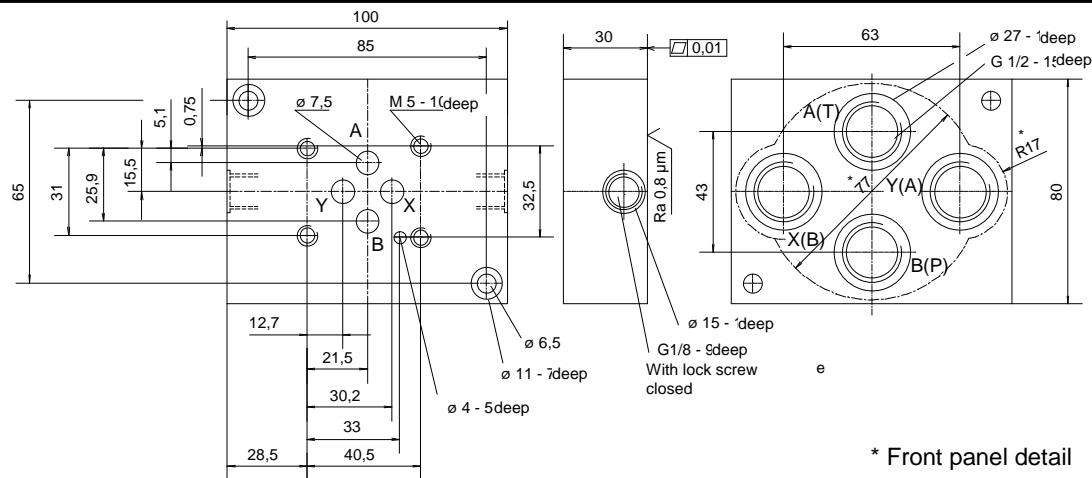

ORDER INFORMATION:

Connecting plate G 1/4
Weight: 1.8 kg

Order No.: 44-603-10021
Material: GG 25

ORDER INFORMATION:

Connecting plate G 3/8
Weight: 1.8 kg

Order No.: 44-603-10022
Material: GG 25

ORDER INFORMATION:

Connecting plate G 1/2
Weight: 1.6 kg

Order No.: 44-603-00023
Material: St

* Front panel detail